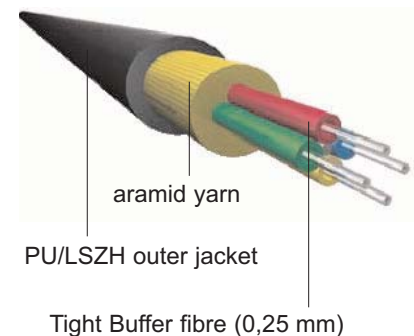

OPTIC CABLE

Signamax self supporting fibre optic cable for indoor or outdoor use. Singlemode fibers meet the requirements of ITU-T recommendation G.657A. They are compatible with common low-waterpeak fibres G.652D with 10 mm bend radius. Cable has very low outer diameter from 3mm to 3,4 mm — Low-Bend features are supported. Standard cable put-up length are 2,100 m or 4,100 m and it's shipped on plywood drum.

FTTx DROP Signamax Cable

SPECIFICATION

	DROP PU	DROP LSZH
Application:	Indoor/Outdoor	Indoor/Outdoor
Jacket:	PU	LSZH Black (UV stable)
	2-6 F: Ø 3.0 mm, 8-12 F: Ø 3.4 mm	
Fibre:	SM 9/125 ITU-T G657A	
	red, green, blue, yellow, white, grey, brown, violet, turquoise, black, orange, pink	
Strength member:	Aramid yarn	
Temperature range:	Installation -5°C to +40°C	
	Operation -20°C to +60°C	
	Storage -25°C to +60°C	
Crush resistance:	500N/10 cm	
Min. bend radius (ft):	23	
Min. bend radius (st):	12	
Max. tensile strength:	530N	500N
Max. cable length:	4,100 m	
Weigh:	2-6 F: 8.5 kg/km, 8-12 F: 10 kg/km	2-6 F: 10 kg/km, 8-12 F: 12 kg/km

FTTx DROP Signamax Cable

ORDER NUM.	DESCRIPTION
70091020	Tight Buffer Singlemode - FTTx DROP 2F 9/125 , G.657A, LSZH black
70091040	Tight Buffer Singlemode - FTTx DROP 4F 9/125 , G.657A, LSZH black
70091080	Tight Buffer Singlemode - FTTx DROP 8F 9/125 , G.657A, LSZH black
70091120	Tight Buffer Singlemode - FTTx DROP 12F 9/125 , G.657A, LSZH black
70091022	Tight Buffer Singlemode - FTTx DROP 2F 9/125 , G.657A, LSZH gray
70091042	Tight Buffer Singlemode - FTTx DROP 4F 9/125 , G.657A, LSZH gray
70091082	Tight Buffer Singlemode - FTTx DROP 8F 9/125 , G.657A, LSZH gray
70091025	Tight Buffer Singlemode - FTTx DROP 2F 9/125 , G.657A, PU black
70091045	Tight Buffer Singlemode - FTTx DROP 4F 9/125 , G.657A, PU black
70091085	Tight Buffer Singlemode - FTTx DROP 8F 9/125 , G.657A, PU black
70091125	Tight Buffer Singlemode - FTTx DROP 12F 9/125 , G.657A, PU black