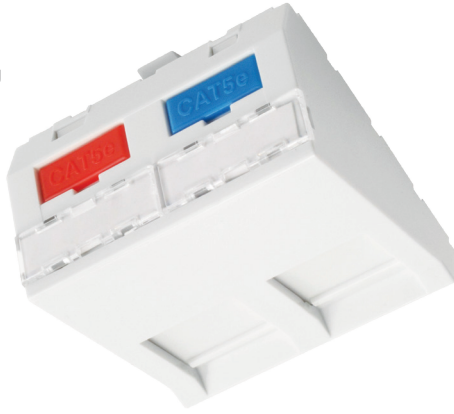

SXF-M-2-45-WH-U

SOLARIX

Modular Outlets

Number of Ports	1 or 2 IEC 60603-7 compatible keystones
Colour	White
Frame Size	80 x 80 mm
Module Size	22.5 x 45 mm and 45 x 45 mm
Storage Temperature	-40 to +70 °C
Operation Temperature	-10 to +60 °C
Max. Humidity Operation	93 %

Solarix French style modules are designed for installations in modular outlets and floor boxes. Their size 45 x 45 mm enables their use in most modular systems that can accommodate products with these dimensions. The packaging includes multicolour plastic labels (i.e. red, blue, and white) with a PC and a phone icon to help to distinguish between individual ports. All Solarix French style modules are equipped with a shutter door and can also be fitted in the Solarix SXF-R-2-WH frame - i.e. it creates a complete modular wall-mount or surface-mount outlet (with the optional SX9-0-WH box). The colour of the modules is white.

Part No.	Description
SXF-M-1-22,5-WH-P	Solarix French Style Module 22.5 x 45 mm for 1 Keystone, White
SXF-M-1-22,5-WH-U	Solarix French Style Module 22.5 x 45 mm for 1 Keystone, Angled, White
SXF-M-1-45-WH-P	Solarix French Style Module 45 x 45 mm for 1 Keystone, White
SXF-M-2-45-WH-P	Solarix French Style Module 45 x 45 mm for 2 Keystones, White
SXF-M-2-45-WH-U	Solarix French Style Module 45 x 45 mm for 2 Keystones, Angled, White
SXF-R-2-WH	Solarix SXF-M Frame for Solarix French Style Modules, 80 x 80 mm, White