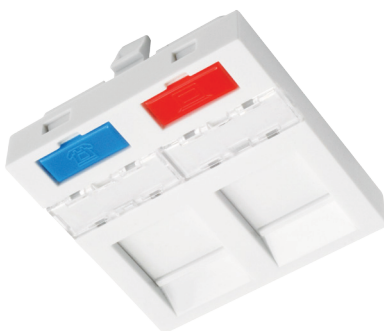

Modular Outlets

Number of Ports	1 or 2 IEC 60603-7 compatible keystones
Colour	White
Frame Size	80 x 80 mm
Module Size	22.5 x 45 mm and 45 x 45 mm
Storage Temperature	-40 to +70 °C
Operation Temperature	-10 to +60 °C
Max. Humidity Operation	93 %

Solarix French style modules are designed for installations in modular outlets and floor boxes. Their size 45 x 45 mm enables their use in most modular systems that can accommodate products with these dimensions. The packaging includes multicolour plastic labels (i.e. red, blue, and white) with a PC and a phone icon to help to distinguish between individual ports. All Solarix French style modules are equipped with a shutter door and can also be fitted in the Solarix SXF-R-2-WH frame - i.e. it creates a complete modular wall-mount or surface-mount outlet (with the optional SX9-0-WH box). The colour of the modules is white.

Part No.	Description
SXF-M-1-22,5-WH-P	Solarix French Style Module 22.5 x 45 mm for 1 Keystone, White
SXF-M-1-22,5-WH-U	Solarix French Style Module 22.5 x 45 mm for 1 Keystone, Angled, White
SXF-M-1-45-WH-P	Solarix French Style Module 45 x 45 mm for 1 Keystone, White
SXF-M-2-45-WH-P	Solarix French Style Module 45 x 45 mm for 2 Keystones, White
SXF-M-2-45-WH-U	Solarix French Style Module 45 x 45 mm for 2 Keystones, Angled, White
SXF-R-2-WH	Solarix SXF-M Frame for Solarix French Style Modules, 80 x 80 mm, White

SXF-M-2-45-WH-P